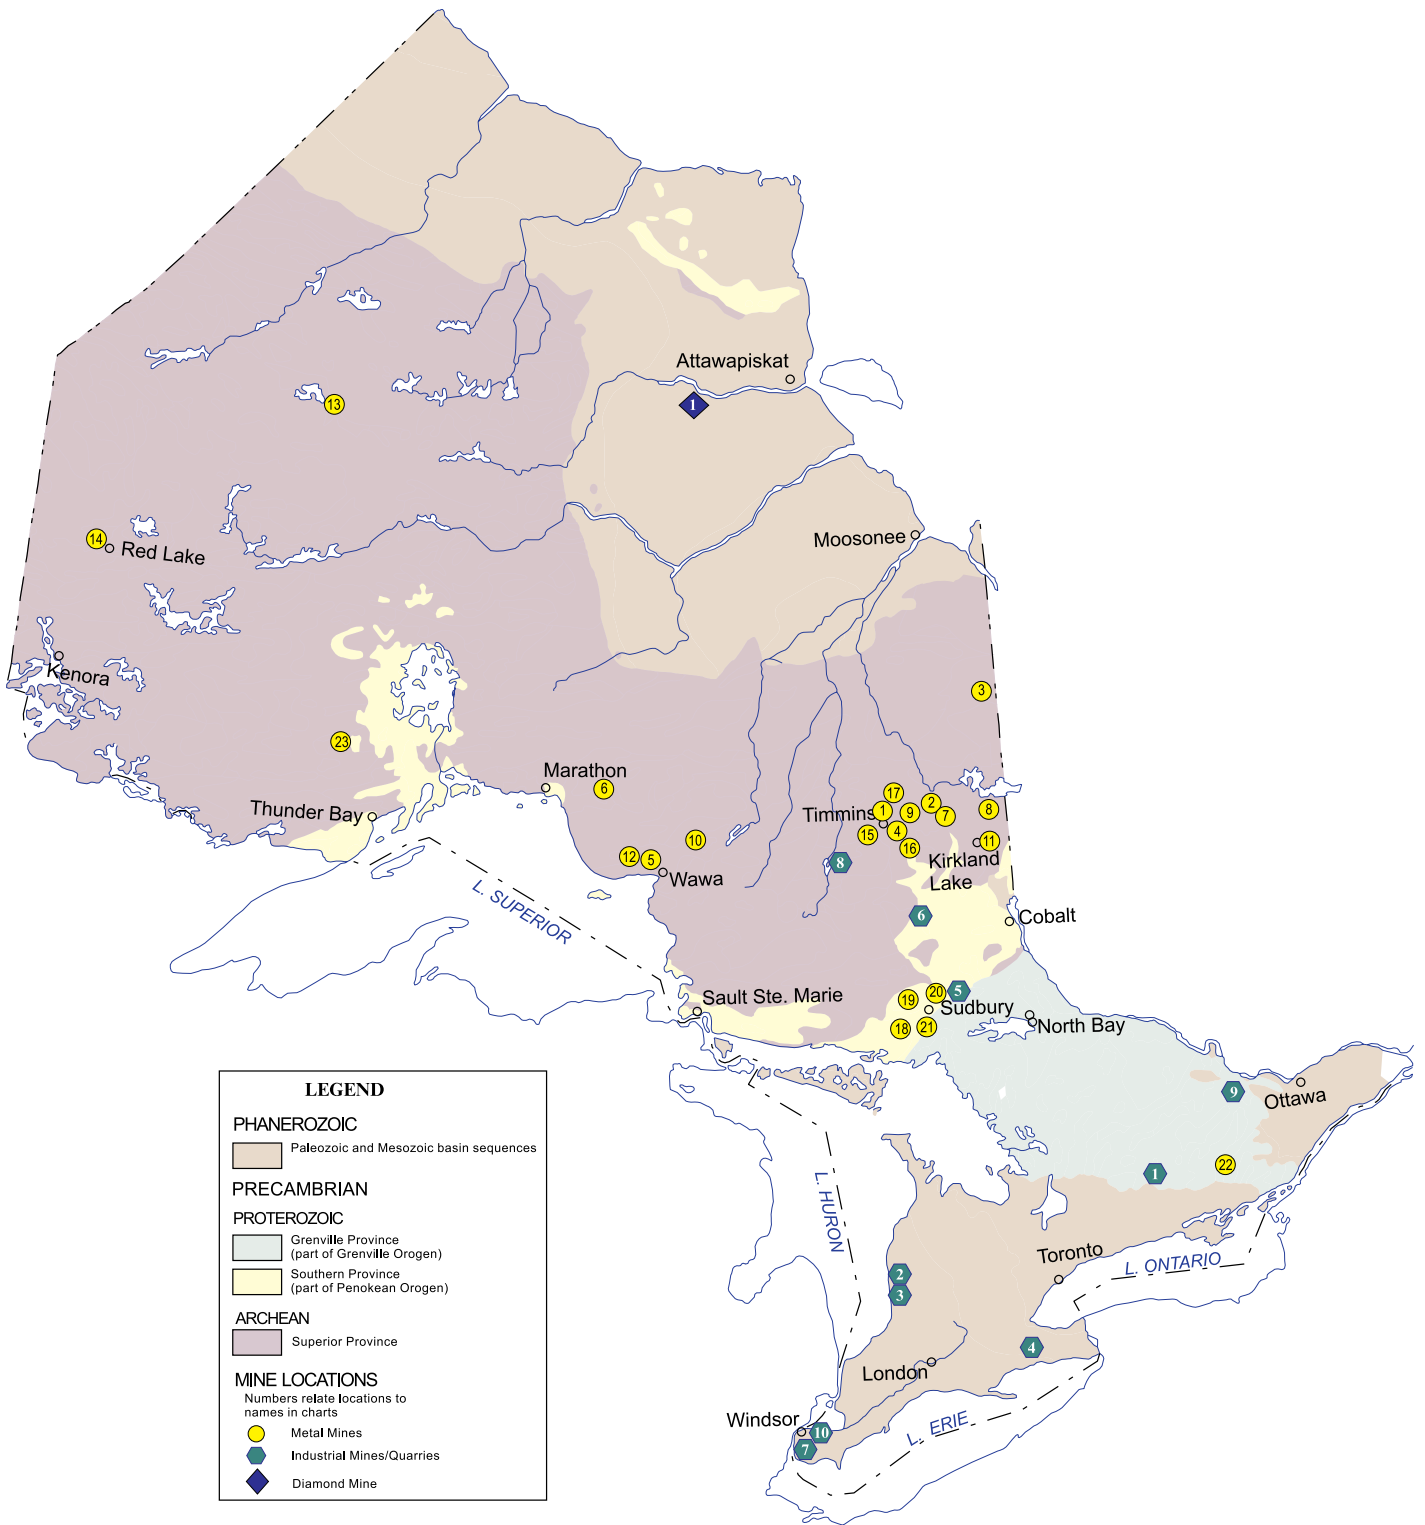

Ontario Mining Operations Map

GOLD MINES		
	Name	Company
1	Bell Creek Mine	Lake Shore Gold Corp.
2	Black Fox Mine	Brigus Gold Corp.
3	Detour Lake Gold Mine	Detour Gold Corp.
4	Dome Mine	Goldcorp Inc. - Porcupine Gold Mines
5	Eagle River Mine	Wesdome Gold Mines Ltd.
6	Hemlo Mine	Barrick Gold Corp.
7	Hislop Mine	St Andrew Goldfields Ltd.
8	Holloway - Holt Mine	St Andrew Goldfields Ltd.
9	Hoyle Pond Mine	Goldcorp Inc. – Porcupine Gold Mines
10	Island Gold Mine	Richmont Mines Inc.
11	Macassa Mine	Kirkland Lake Gold Inc.
12	Mishi Gold Mine	Wesdome Gold Mines Ltd.
13	Musselwhite Mine	Goldcorp Inc.
14	Red Lake Gold Mines	Goldcorp Inc.
15	Timmins West Mine	Lake Shore Gold Corp.
16	Young – Davidson Mine	AuRico Gold Inc.
BASE METAL MINES		
	Name	Company
17	Kidd Creek Mine	Glencore Xstrata Plc
18	Lockerby Mine	First Nickel Inc.
19	Sudbury Operations: Levack Mine McCreeedy West Mine	KGHM International Ltd.
20	Sudbury Operations: Copper Cliff North Mine Creighton Mine Ellen Mine Garson Mine McCreeedy East / Coleman Mine Stobie Mine Totten Mine	Vale S.A.
21	Sudbury Operations: Nickel Rim South Mine Fraser Mine	Glencore Xstrata Plc
IRON MINE		
	Name	Company
22	Tomclid Iron Mine	Ferromin Inc.
PLATINUM GROUP METAL MINE		
	Name	Company
23	Lac des Iles Mine	North American Palladium Ltd.
DIAMOND MINE		
	Name	Company
1	Victor Diamond Mine	De Beers Canada Inc.
MAJOR INDUSTRIAL MINERAL OPERATIONS		
	Name	Company
1	Blue Mountain Operations (nepheline syenite)	Unimin Canada Ltd.
2	Goderich Brine Field (salt)	Sifto Canada Inc.
3	Goderich Mine (salt)	Sifto Canada Inc.
4	Hagersville Mine (gypsum)	CGC Inc.
5	Mohawk Garnet Mine (garnet abrasive)	Mohawk Garnet Inc.
6	North Williams Mine (barite)	Extender Minerals of Canada Ltd.
7	Ojibway Mine (salt)	The Canadian Salt Company Ltd.
8	Penhorwood Mine (talc)	Imerys Talc
9	Tatlock Quarry (calcium carbonate)	OMYA Canada Inc.
10	Windsor Brine Field (salt)	The Canadian Salt Company Ltd.